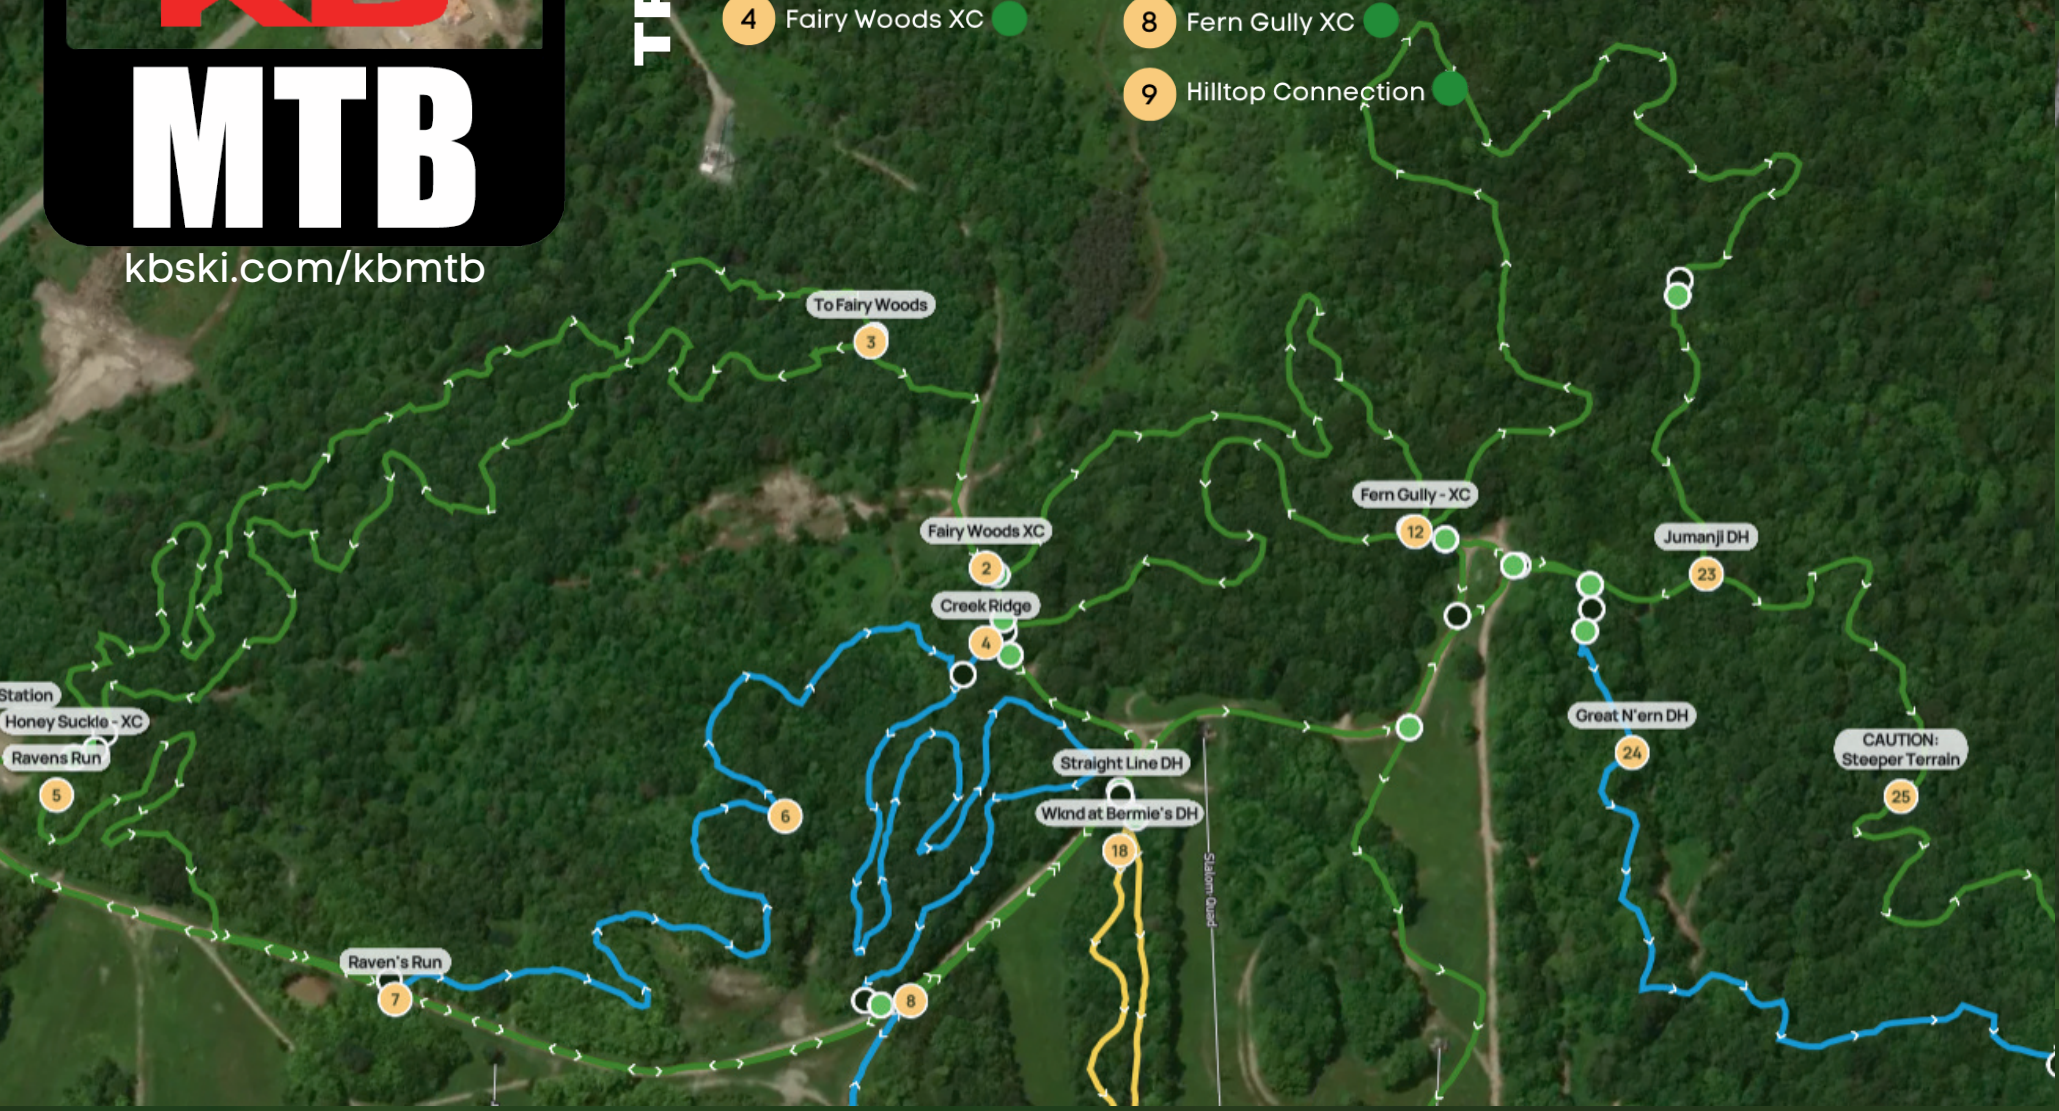

kbski.com/kbmtb

TRAILS

- 1 Honey Suckle XC ●
- 2 Raven's Run XC ●
- 3 To XC trails
- 4 Fairy Woods XC ●
- 5 Creek Ridge ■
- 6 Trail Split: Rt. ♦ Lft. ■
- 7 Raven's Run cont'd ■
- 8 Fern Gully XC ●
- 9 Hilltop Connection ●
- 10 Twinkle ●
- 11 Barlow Buster ♦
- 12 Thunder ♦
- 13 Crazy 8's uphill & DH ■
- 14 CAUTION! Loose rock
- 15 Weekend at Bermie's ♦
- 16 Straight Line ♦
- 17 Great Northern ■
- 18 Jumanji ●
- 19 CAUTION! Steep terrain
- 20 Willie's Smokehouse & Grill

- SHUTTLE & PARKING**
- 21 Base Parking
 - 22 Hilltop Shuttle Station
 - 23 Base Shuttle Station
 - 24 Hilltop Parking Lot

IN CASE OF EMERGENCY, call 716-592-4963 x2222
Green = easy Blue = intermediate Yellow = expert
 Please follow any trail closure signs and heed to warnings.

kbski.com/kbmtb

XC TRAILS

- 1 Honey Suckle XC ●
- 2 Raven's Run XC ●
- 3 To XC trails ●
- 4 Fairy Woods XC ●
- 5 Creek Ridge ■
- 6 Trail Split: Rt. ♦ Lft. ■
- 7 Raven's Run cont'd ■
- 8 Fern Gully XC ●
- 9 Hilltop Connection ●

IN CASE OF EMERGENCY, call 716-592-4963 x2222
Green = easy **Blue = intermediate** **Yellow = expert**
Please follow any trail closure signs and heed to warnings.