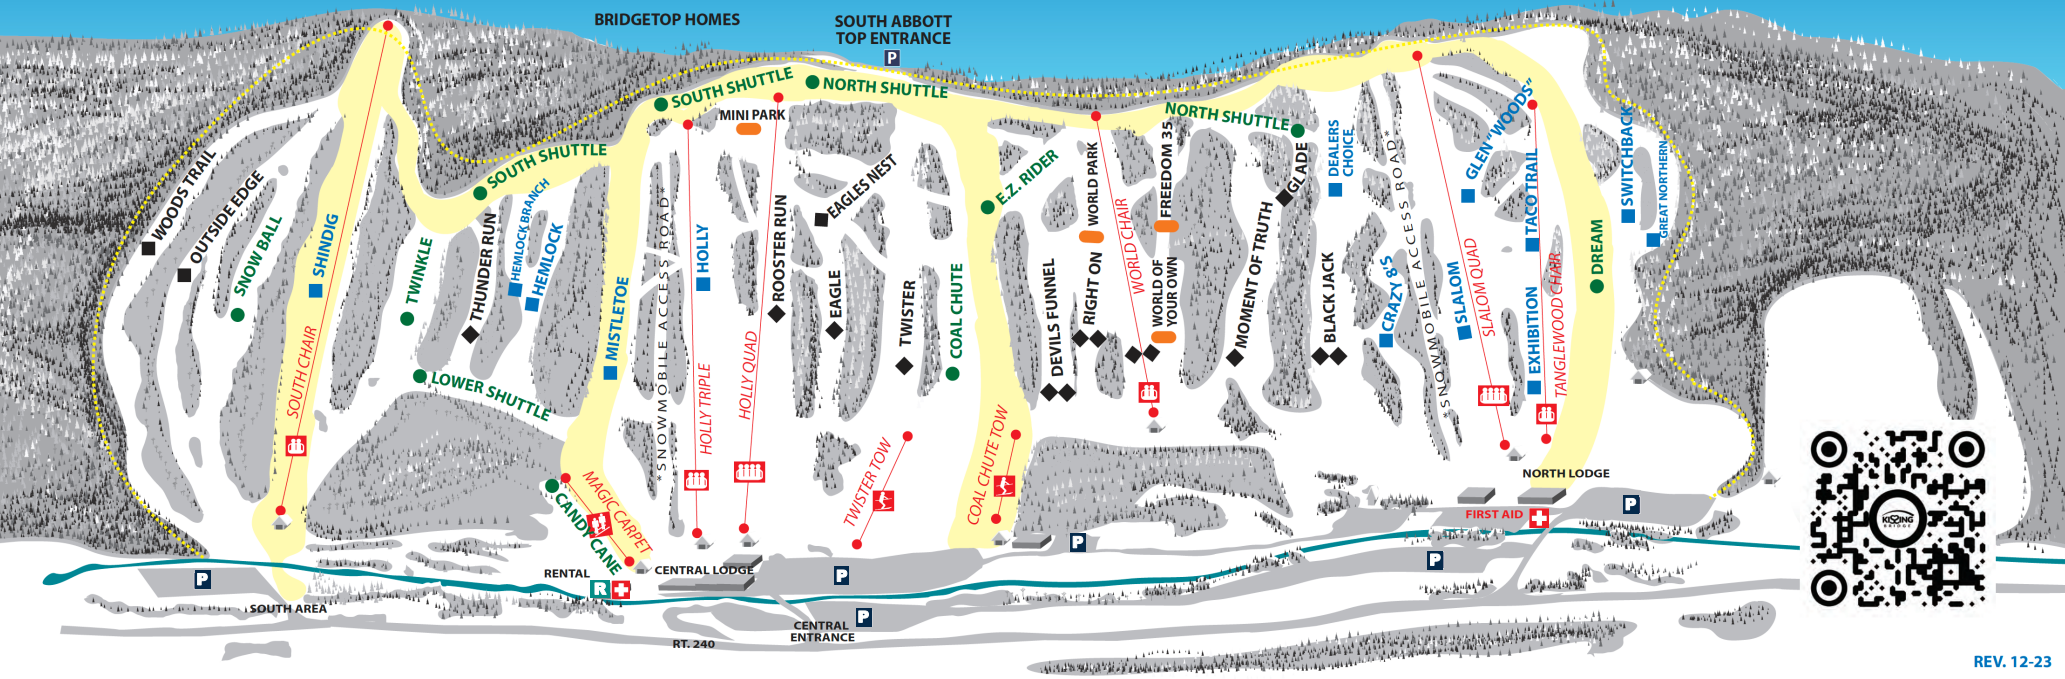

KISSING BRIDGE

REV. 12-23

■ ■ ■ ■ SKI AREA BOUNDARY
● EASY
■ MORE DIFFICULT
◆ MOST DIFFICULT
◆ ◆ EXTREMELY DIFFICULT
■ TERRAIN PARK
+ SKI PATROL/FIRST AID
P PARKING
R RENTALS

SOUTH

CENTRAL

NORTH

- **SOUTH CHAIR**
- WOODS TRAIL
- OUTSIDE EDGE
- SNOWBALL
- SHINDIG
- TWINKLE
- LOWER SHUTTLE
- SNOWSHOE/SKINS

- **HOLLY QUAD**
- **MAGIC CARPET**
- **HOLLY TRIPLE**
- **WORLD CHAIR**
- **COAL CHUTE TOW**
- **TWISTER TOW**

- THUNDER RUN
- HEMLOCK BRANCH
- HEMLOCK
- MISTLETOE
- CANDY CANE
- HOLLY
- NORTH SHUTTLE
- SOUTH SHUTTLE
- ROOSTER RUN
- EAGLE
- EAGLES NEST
- COAL CHUTE
- DEVILS FUNNEL
- EZ RIDER
- WORLD OF YOUR OWN
- RIGHT ON

- **PARKS**
- MINI PARK
- TWISTER PARK
- WORLD PARK
- SNOWSHOE/SKINS

- **SLALOM QUAD**
- **TANGLEWOOD CHAIR**

- GLADE
- SWITCHBACK
- GREAT NORTHERN
- BLACK JACK
- TACO TRAIL
- DREAM
- MOMENT OF TRUTH
- DEALERS CHOICE
- CRAZY 8'S
- SLALOM RUN
- GLEN "WOODS"
- EXHIBITION
- NORTH SHUTTLE
- SNOWSHOE/SKINS

SNOWMOBILE ACCESS ROADS ARE RESTRICTED AREAS. SKIING AND SNOWBOARDING IN THESE AREAS IS PROHIBITED.